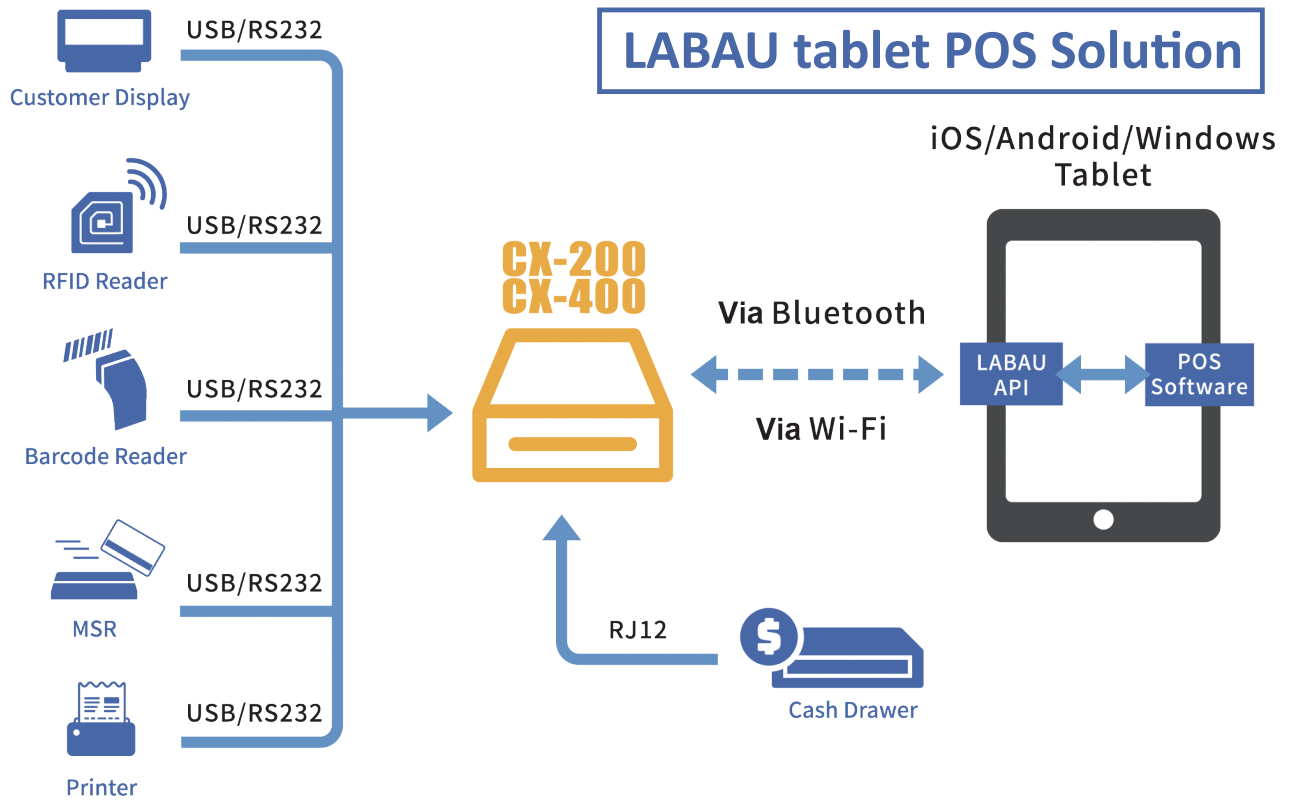

# CX-200 CX-400

*Simplify your checkout process!*

## Box Interface

With Tablet	Bluetooth/Wi-Fi
With Peripheral	USB/RS232
	RJ12 For Cash Drawer

Peripheral	Interface	Port	CX-200	CX-400
Printer	USB/RS232	USB	2	4
Customer Display	USB/RS232	RS232	1	1
Barcode Scanner	USB/RS232	RJ12	1	1
RFID	USB/RS232			
MSR	USB/RS232			
Cash Drawer	RJ12			